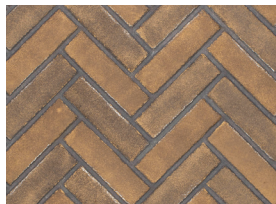

PREMIUM BRICK COLORS

COLOR OPTIONS – AVAILABLE ON ANY BRICK PATTERN

BLACK
SHOWN: TRADITIONAL

OLD TOWN RED
SHOWN: SMALL CLINKER

TAVERN BROWN
SHOWN: CLINKER

STANDARD BROWN
SHOWN: HERRINGBONE

TEAL DEAL
SHOWN: CLINKER HERRINGBONE