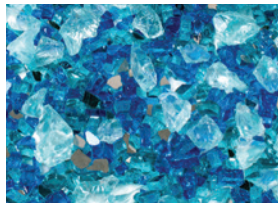

BOTANICAL MUSE
BM-GM | 4667