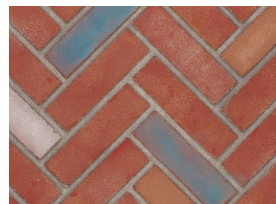

PREMIUM BRICK DESIGNS

PATTERN OPTIONS – EACH AVAILABLE IN ANY COLOR

AVAILABLE IN 2-PC KITS: 22" X 36" OR 36" X 22"

TRADITIONAL
SHOWN: BLACK TIE
V HV-BKT | H HH-BKT

CLINKER
SHOWN: BLACK TIE
V CV-BKT | H CH-BKT

PREMIUM BRICK COLORS

COLOR OPTIONS – AVAILABLE ON ANY BRICK PATTERN

BLACK
SHOWN: TRADITIONAL

OLD TOWN RED
SHOWN: SMALL CLINKER

TAVERN BROWN
SHOWN: CLINKER

STANDARD BROWN
SHOWN: HERRINGBONE

TEAL DEAL
SHOWN: CLINKER HERRINGBONE